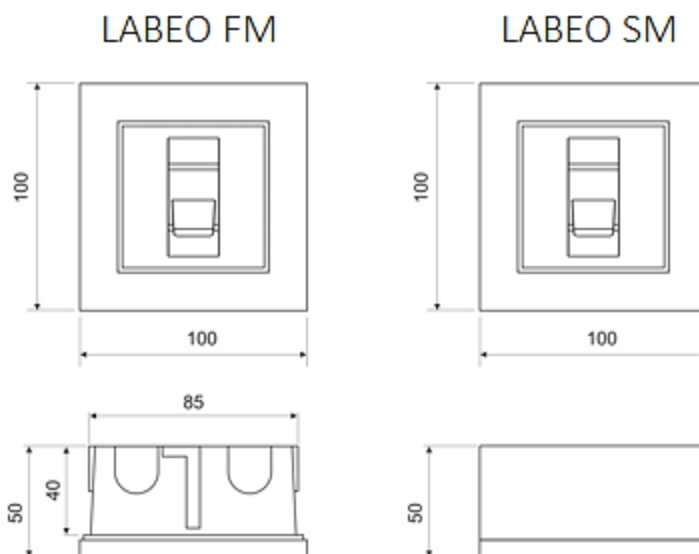

EL[®]MARK

The Brand of Electricity

WATER HEATER SWITCH WITH LIGHT LABEO SERIES

WATER HEATER SWITCH

Specifications:

- Nominal voltage - 220VAC
- Rated current - 25A
- Body material: PVC
- Color – white
- Lighting indication switching ON/OFF
- Designed for surface or flush installation.
- Suitable for residential and office areas.

Dimensions:

Basic data:

Catalogue number	Type	Voltage (V)	Current (A)	Mounting type	Packing/ Box (pcs)
M030137	LABEO FM	220 AC	25	flush	1
M030164	LABEO SM	220 AC	25	surface	1